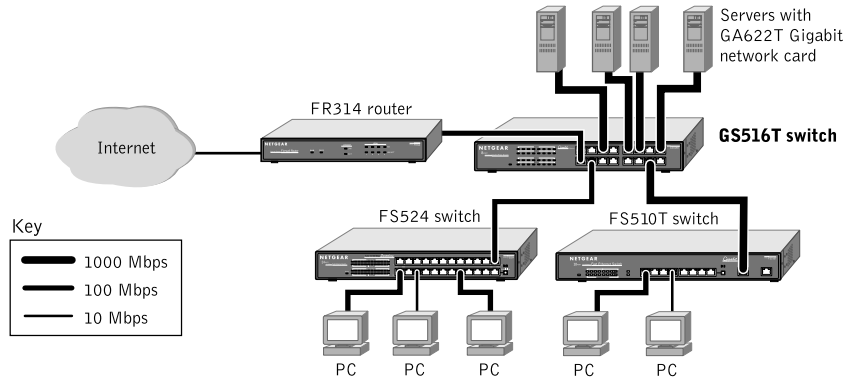

NETGEAR Inc.
4500 Great America Parkway
Santa Clara, CA 95054
USA

Phone: 1-888-NETGEAR
E-mail: support@NETGEAR.com
www.NETGEAR.com

In-Country Phone Support
(24x7 phone support in English, local language support during office hours.)

Australia	1800-787-638	Korea	00308-11-0319
Austria	00800-06384327	Netherlands	0800-023-0981
	(00800-0-NETGEAR)	New Zealand	00800-1233-4566
Denmark	808-82179	Norway	800-12041
Canada	1-888-NETGEAR	Singapore	001-800-1233-4566
Finland	0800-111-036	Sweden	0200-298-298
France	0800-77-17-53	Switzerland	00800-0638-4327
Germany	00800-06384327		(00800-0-NETGEAR)
	(00800-0-NETGEAR)	United Kingdom	020-7216-0014
Hong Kong	001-800-1233-4566	United States	1-888-NETGEAR
Japan	0120-66-5402	All Other Countries	+1 801-236-8499

NETGEAR® is a trademark of NETGEAR, Inc. Windows® is a registered trademark of Microsoft Corporation. Other brand and product names are trademarks or registered trademarks of their respective holders. Information is subject to change without notice. All rights reserved.

November 2001

TECHNICAL SPECIFICATIONS

Network Ports

10/100/1000 Mbps twisted-pair RJ-45 ports

Performance (64 byte packets)

Forward rate (1000 Mbps port):
1,480,000 packet per sec
Forward rate (100 Mbps port):
148,000 packet per sec
Forward rate (10 Mbps port):
14,800 packet per sec
Latency (1000 to 1000 Mbps): 30 µs max
MAC addresses: 8,000

Power Consumption

70 W maximum
Localized power cord for North America,
Japan, UK, Europe, Australia

Standards Compliance

IEEE 802.3i 10BASE-T Ethernet
IEEE 802.3u 100BASE-TX Fast Ethernet
IEEE 802.3ab 1000BASE-T Gigabit Ethernet
IEEE 802.3x Flow Control

Status LEDs

Unit: power
Per network port: link, activity, full
duplex/collision, speed

Dimensions

W 330 mm (13")
D 207 mm (8.2")
H 43 mm (1.7")

Weight

2.4 kg (5.3 lb)

Environmental Specifications

Operating temperature: 0 to 40°C
Operating humidity: 90% maximum relative
humidity, noncondensing

Electromagnetic Compliance

CE mark, commercial
FCC Part 15 Class A
VCCI Class A
EN 55022 (CISPR 22), Class A, EN 50082-1,
EN 55024
C-Tick

Safety Agency Approvals

UL listed (UL 1950)/cUL
IEC950/EN60950
TUV EN 60950

Warranty

Switch: 5 years
Power supply: 2 year

PACKAGE CONTENTS

Switch
Power cord
Rack-mount kit
User guide
Warranty card
Support information card

www.NETGEAR.com

NETGEAR®