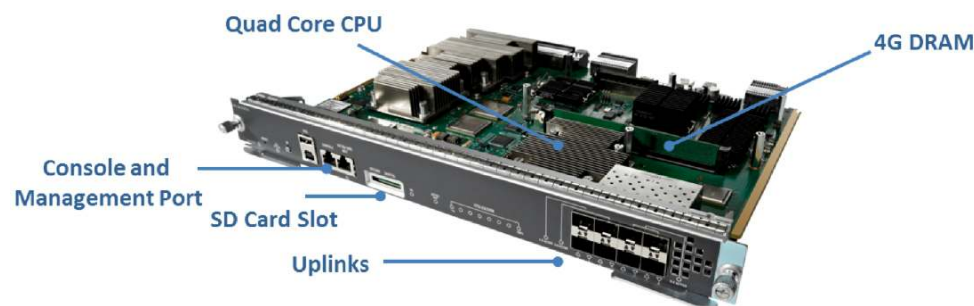

Introducing Cisco Catalyst 4500E Supervisor Engine 8-E with Wired and Wireless Convergence

PB728329

Overview

The new Cisco® Catalyst® 4500E Supervisor Engine 8-E (Figure 1) extends one policy, one management, one network to the world's most widely deployed modular access switch. This brings convergence of wired and wireless networks on a single platform while providing unprecedented investment protection. It ushers in a new converged architecture that is simple, resilient, and secure.

Figure 1. Cisco Catalyst 4500E Supervisor Engine 8-E

Converged Wired and Wireless Access

The Cisco Catalyst 4500E Switch with Supervisor Engine 8-E is an extremely scalable and feature-rich modular access platform built to meet current and future network demand, including gigabit desktop and 802.11ac wireless:

- Built-in wireless controller with single software image for wired and wireless infrastructure
- Delivery of up to 928 Gbps system bandwidth and nonblocking 48 Gbps per slot
- Support for up to 20 G wireless throughput, 50 access points, and 2000 wireless clients on a single system and 250 access points and 4000 clients for multiswitch controllerless deployment
- Eight nonblocking 10 Gigabit Ethernet (Small Form-Factor Pluggable Plus [SFP+]) future-proofed uplinks with field-programmable gate array (FPGA) devices to support next-generation protocols
- Ability of 4500E chassis with Supervisor Engine 8-E to scale up to 384 Gigabit copper ports, 200 Gigabit fiber ports, or 104 10 Gigabit ports in non-VSS mode

Infrastructure Services

- Maximum resiliency with redundant components, Nonstop Forwarding/Stateful Switchover (NSF/SSO), and Cisco In-Service Software Upgrade (ISSU) support
- Network virtualization through Multi-Virtual Route Forwarding (VRF) and Easy Virtual Networking (EVN) technology for Layer 3 segmentation
- Power over Ethernet Plus (PoE+; 30 W) and Cisco Universal PoE (UPOE; 60 W) capabilities on all line-card slots